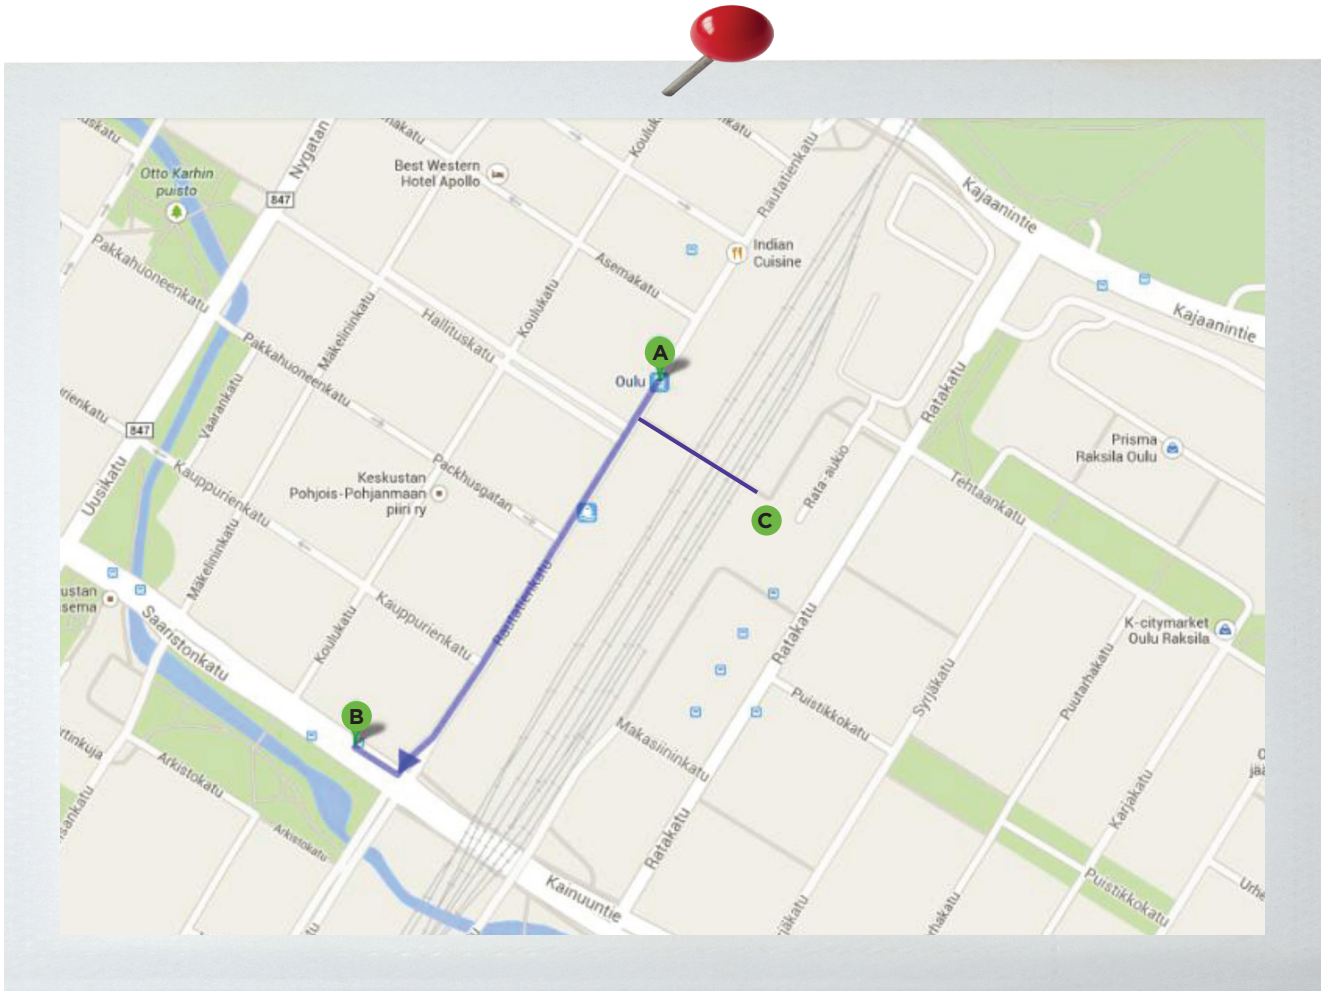

With local bus from the city center to Break Sokos Hotel Eden

A Railway station

C Bus station

B Bus stop Rautasaari P

Oulu's railway station and bus station are located at heart of Oulu city centre, about 10 min drive from the hotel. The easiest way to get to the hotel is to take a taxi.

You can also travel to the hotel by local bus no 15/15N. Use the Rautasaari P bus stop located at Saaristonkatu.

The Rautasaari P bus stop is about 350 m away (5 min walk) from the railway station. (notice that there is a direct footpath tunnel from the bus station to the railway station)